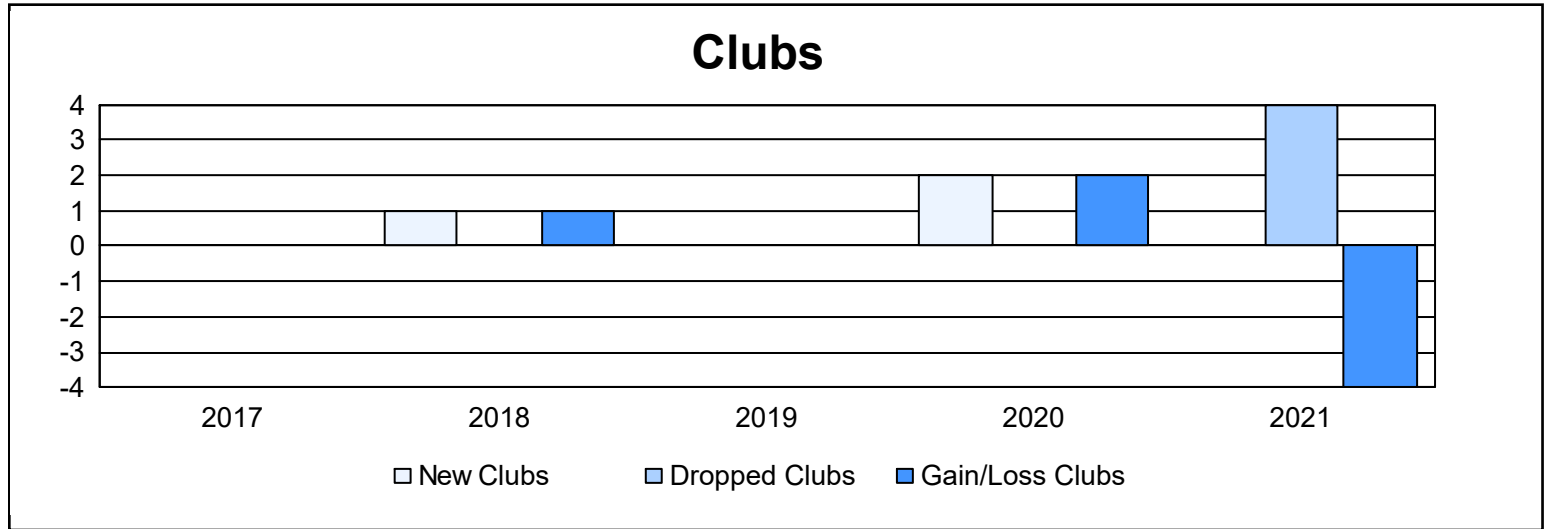

Year	New Clubs	Dropped Clubs	Gain/ Loss Clubs	New Members	Charter Members	Reinstate Members	Transfer Members	Total Member Added	Total Members Dropped	Gain/ Loss Members
2016-2017	0	0	0	208	0	6	0	214	187	27
2017-2018	1	0	1	149	25	9	7	190	266	-76
2018-2019	0	0	0	111	0	7	3	121	202	-81
2019-2020	2	0	2	61	44	6	18	129	180	-51
2020-2021	0	4	-4	94	0	3	3	100	191	-91
Average	1	1	0	125	14	6	6	151	205	-54

Membership Composition June 2021 Cumulative

Gender Composition June 2021 Cumulative