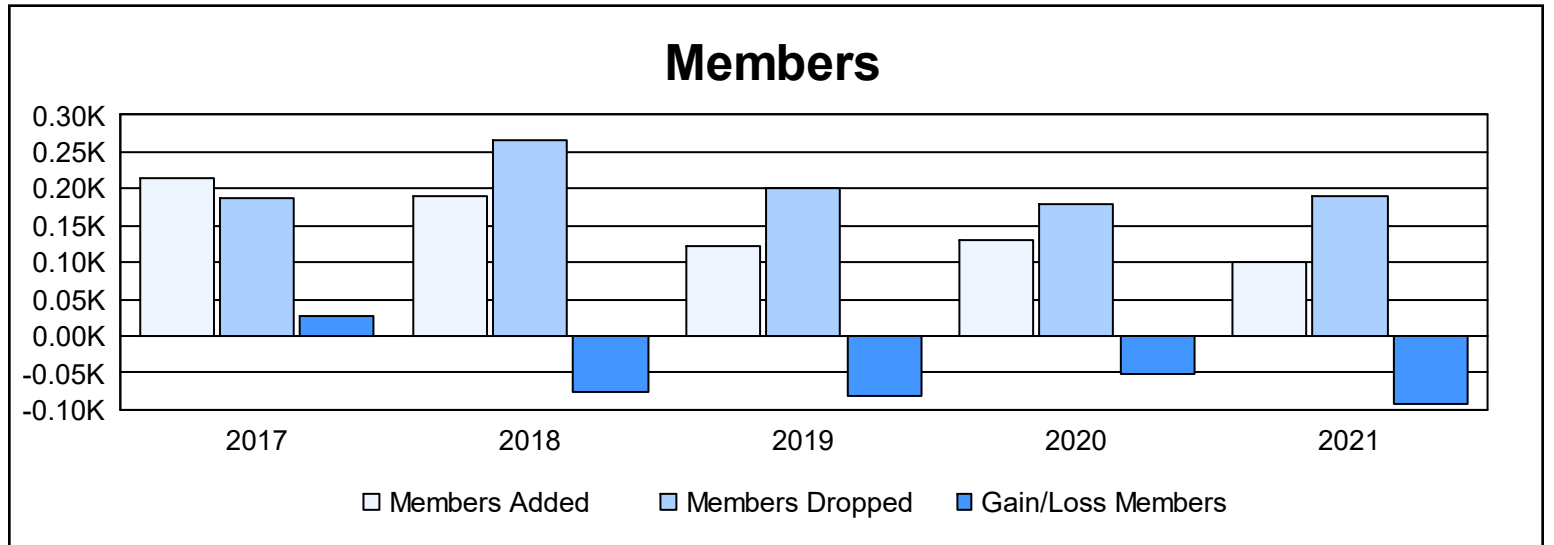

Year	New Clubs	Dropped Clubs	Gain/ Loss Clubs	New Members	Charter Members	Reinstate Members	Transfer Members	Total Member Added	Total Members Dropped	Gain/ Loss Members
2016-2017	0	0	0	208	0	6	0	214	187	27
2017-2018	1	0	1	149	25	9	7	190	266	-76
2018-2019	0	0	0	111	0	7	3	121	202	-81
2019-2020	2	0	2	61	44	6	18	129	180	-51
2020-2021	0	4	-4	94	0	3	3	100	191	-91
Average	1	1	0	125	14	6	6	151	205	-54

Membership Composition June 2021 Cumulative

Gender Composition June 2021 Cumulative