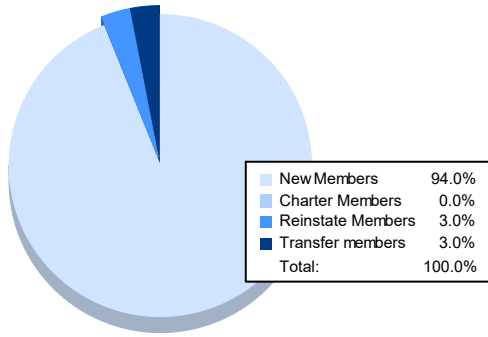

Year	New Clubs	Dropped Clubs	Gain/ Loss Clubs	New Members	Charter Members	Reinstate Members	Transfer Members	Total Member Added	Total Members Dropped	Gain/ Loss Members
2016-2017	0	0	0	208	0	6	0	214	187	27
2017-2018	1	0	1	149	25	9	7	190	266	-76
2018-2019	0	0	0	111	0	7	3	121	202	-81
2019-2020	2	0	2	61	44	6	18	129	180	-51
2020-2021	0	4	-4	94	0	3	3	100	191	-91
Average	1	1	0	125	14	6	6	151	205	-54

Membership Composition June 2021 Cumulative

Gender Composition June 2021 Cumulative